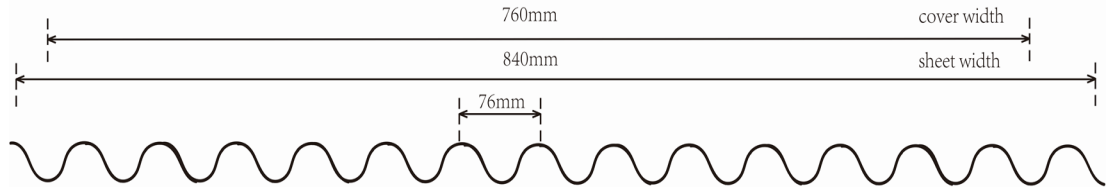

*When installed according to relevant installation guidelines and recommendations.

SolaSky™ Profiles and Dimensions

Corrugated

Trimdek/5 Rib

Greca

More profiles are available on request.

Profile	Width (mm)	Coverage (mm)	Height (mm)	Thickness (mm)	Weight (kg/m ²)
Corrugated	840	760	18	0.80	1.10
Trimdek/5 Rib	830	762	29	0.80	1.11
Greca	815	760	18	0.80	1.13