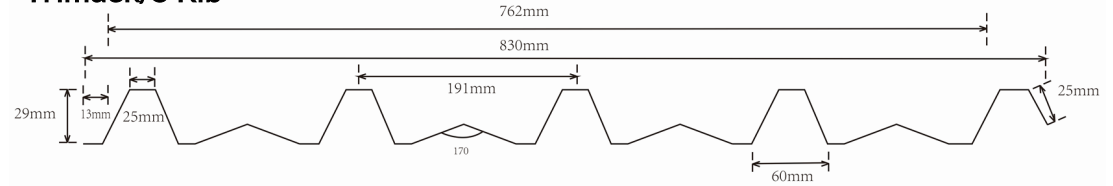

*When installed according to relevant installation guidelines and recommendations.

SolaSky™ Profiles and Dimensions

Corrugated

Trimdek/5 Rib

Greca

More profiles are available on request.

Profile	Width (mm)	Coverage (mm)	Height (mm)	Thickness (mm)	Weight (kg/m ²)
Corrugated	840	760	18	0.80	1.10
Trimdek/5 Rib	830	762	29	0.80	1.11
Greca	815	760	18	0.80	1.13

Please refer to the Care and Installation Advice brochure for spans.

Standard Lengths: 1.8m, 2.1m, 2.4m, 2.7m, 3.0m, 3.3m, 3.6m, 3.9m, 4.2m, 4.8m, 5.4m, 6.0m, 7.2m

SolaSky™ Colours & Physical Properties