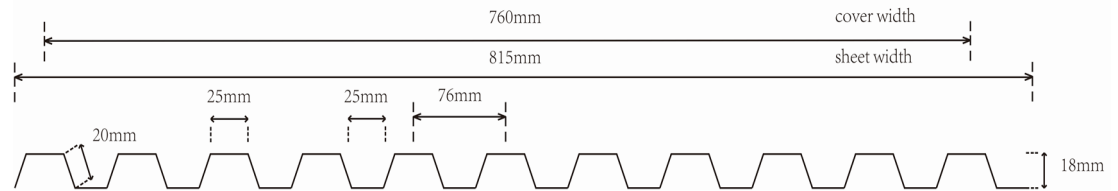

*When installed according to relevant installation guidelines and recommendations.

SolaSky™ Profiles and Dimensions

Corrugated

Trimdek/5 Rib

Greca

More profiles are available on request.

Profile	Width (mm)	Coverage (mm)	Height (mm)	Thickness (mm)	Weight (kg/m ²)
Corrugated	840	760	18	0.80	1.10
Trimdek/5 Rib	830	762	29	0.80	1.11
Greca	815	760	18	0.80	1.13

Please refer to the Care and Installation Advice brochure for spans.

Standard Lengths: 1.8m, 2.1m, 2.4m, 2.7m, 3.0m, 3.3m, 3.6m, 3.9m, 4.2m, 4.8m, 5.4m, 6.0m, 7.2m

SolaSky™ Colours & Physical Properties