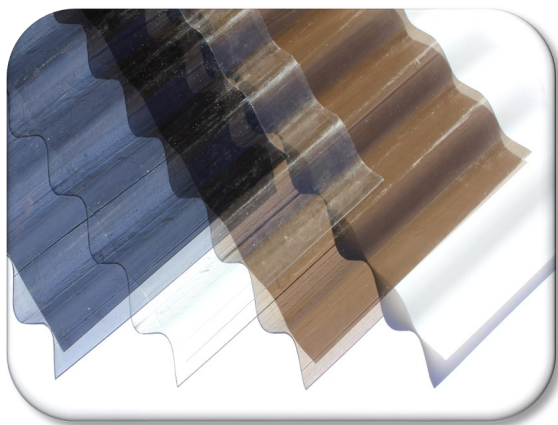

Naturelite SolaSky™ Profile Polycarbonate Roofing Sheets

Naturelite's SolaSky™ profile polycarbonate sheets feature stylish corrugated surfaces with a variety of light transmissions and heat reduction levels to suit your taste and requirements. This is a highly versatile product with excellent physical properties, suitable for many types of outdoor constructions.

Many building professionals choose this product for its ability to be integrated into many different types of building designs, quality, appeal and ease of installation.

Common Applications

Pergolas, patios, veranda covers, carports, covered outdoor entertainment areas, outdoor restaurant/café dining areas, courtyards, walkways, shelters, sports venues.

Main Features and Advantages

- 99.9% protection from UV rays.
- Manufactured in Australia and tested to Australian standards.
- High impact strength: over 12 joules - 250 times higher than glass [AS4257.6-1994].
- Light transmission properties certified to Australian standards.
- Lightweight yet strong and easy to install.
- Suitable for high wind areas.*
- Excellent weather and watertightness.*
- Flexible and versatile - can be cold curved on site.
- Low maintenance.
- Fire resistant properties.
- Choose from three attractive stylish profiles: Corrugated, Greca and Trimdek.
- Choose from five popular contemporary colour options: Clear, Bronze, Grey, Cream, Opal (white).
- 10 year warranty against hail damage for hail stones measuring up to 25mm in diameter.
- Warranty for loss of light transmission: no more than 11% in the first 15 years from the date of manufacture and 1% per year thereafter (tested in accordance with AS/NZS 4257.4-1994).
- Complementing range of fixing and installation accessories available to maximise ease and efficiency of installation.

*When installed according to relevant installation guidelines and recommendations.